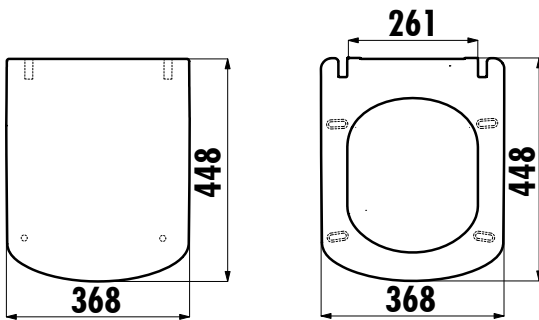

TECHNICAL DRAWING

SPECIFICATIONS

Creavit keeps its rights of making any change to the products.

Quality Management Systems

Customer Satisfaction Certificate

Environmental Management System

LGA

Germany Accreditation Certificate

kiwa

Netherlands Accreditation Certificate

GOST - R

Russia Accreditation Certificate

UkrSEPRO

Ukraine Accreditation Certificate

Israel Accreditation Certificate

Nigeria Accreditation Certificate

European Accreditation Certificate

Turkish Accreditation Certificate